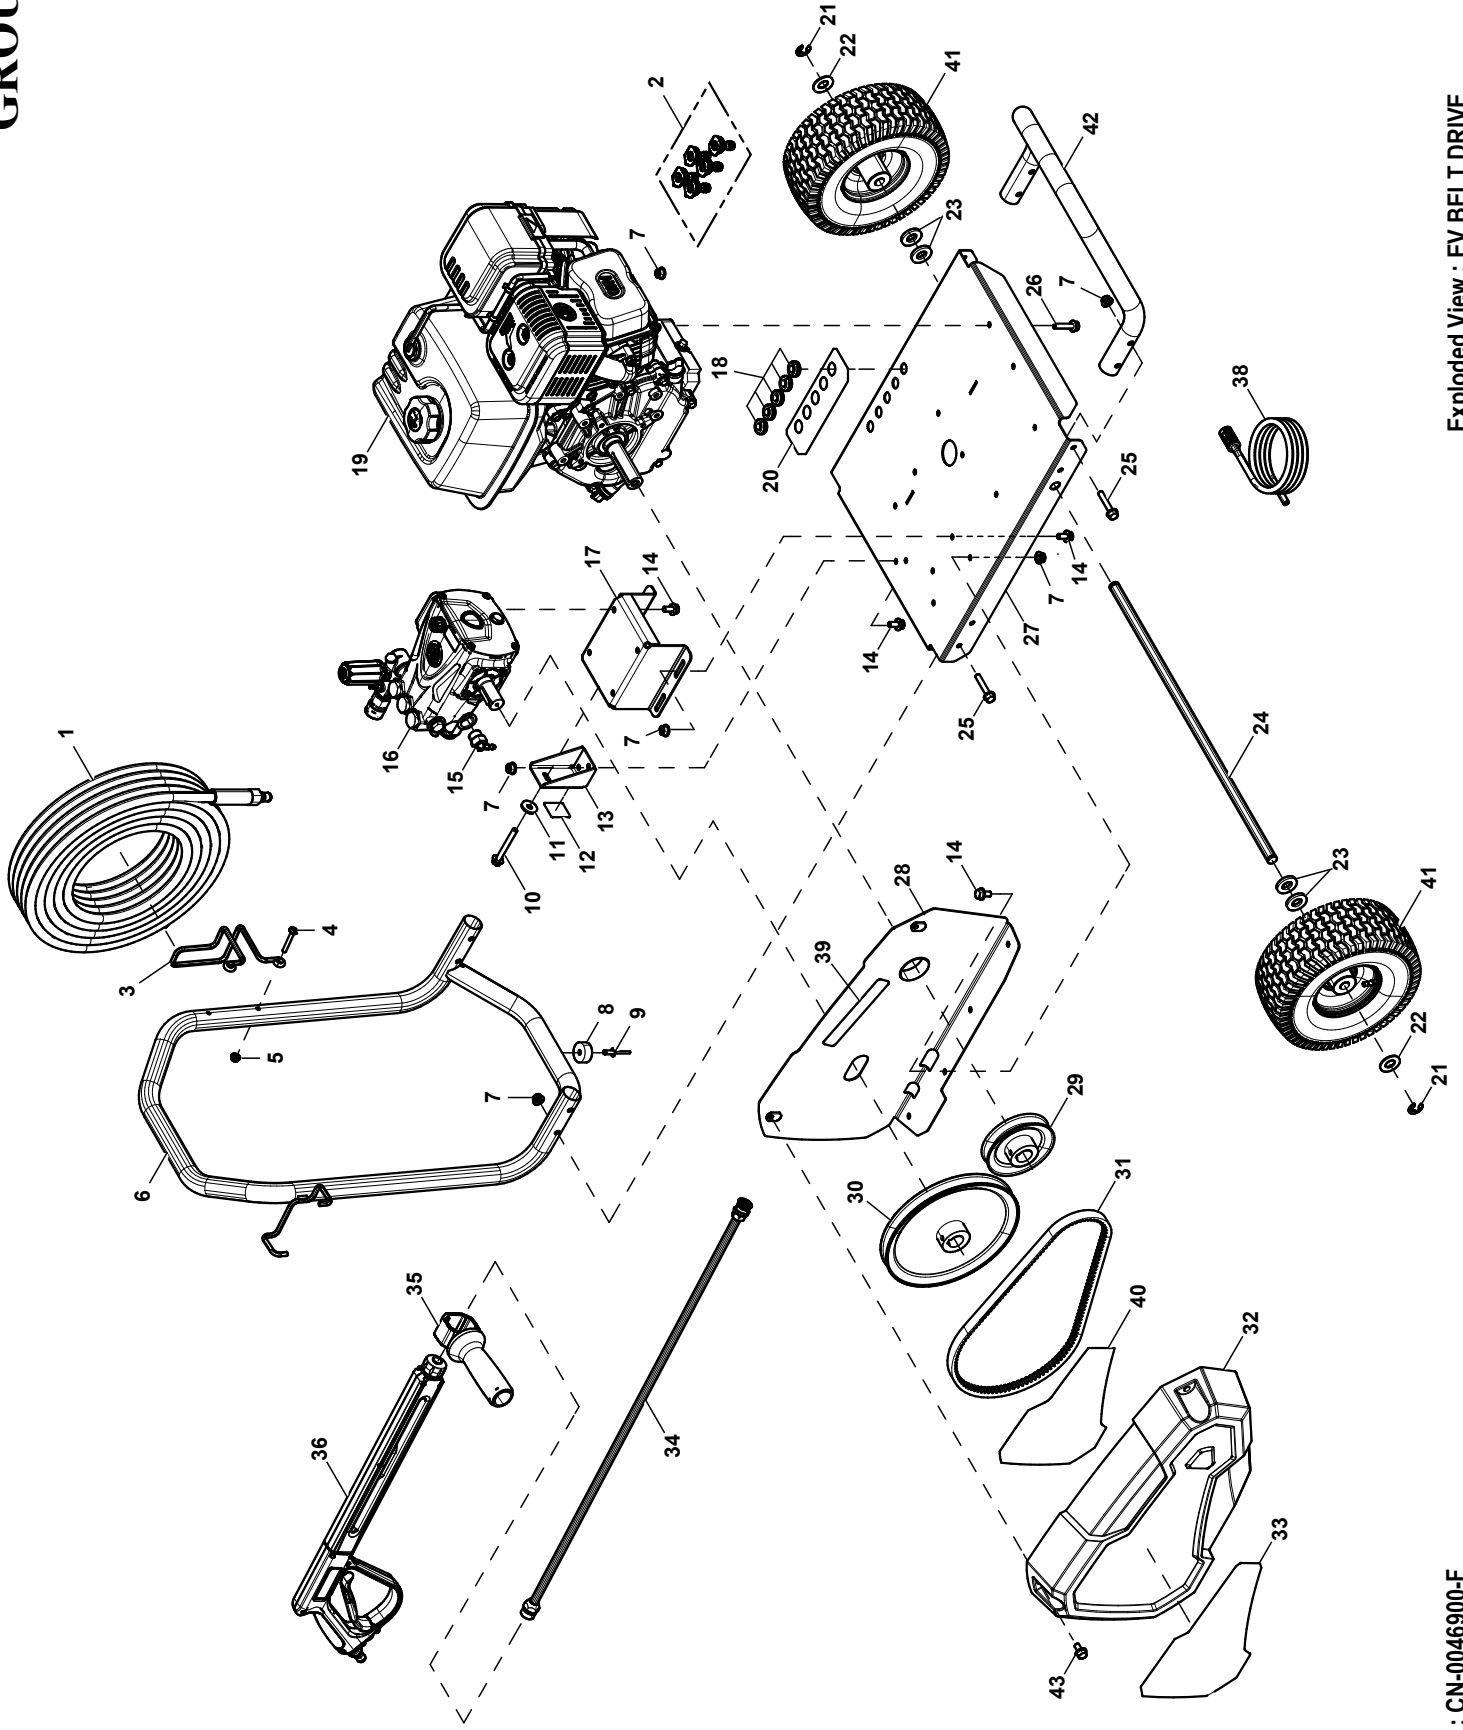

GROUP EV

EXPLODED VIEW: EV BELT DRIVE

DRAWING #: 0L1485

GROUP EV

ITEM	PART#	QTY.	DESCRIPTION
1	0K5326C	1	HOSE 5/16" X 50' W/QC DISK GRY
2	0H9617L	1	KIT-NOZZLE 030/035
3	0J0211	1	HOOK GP HOSE
4	0J3331	2	SCREW BFHSC M6-1.0 X 45 BLK ZP
5	0E8388	2	NUT HEX FL WHIZ M6-1.0
6	0K9797	1	WLDMNT, BD TUBE HANDLE
7	G067989	22	NUT HEX FL WHIZ M8-1.25
8	0J2229	1	VIBRATION MOUNT 1-1/4" OD
9	0L2085	1	RIVET POP .25 X 0.625 STL BLK
10	0J2487	1	SCREW HHFC M8-1.25 X 65 FT ZP
11	G050190	1	WASHER FLAT .344ID X 1.0OD
12	0L1231	1	DECAL BLT TENSION BRKT
13	0K7575	1	BRKT, BELT ADJUSTMNT
14	0E9470	14	SCREW HHFC M8-1.25 X 16 G8.8
15	0L0251	1	THERMAL RELIEF, G 1/2" M
16	0K7520	1	PUMP TRIPLEX 3GPM 3500 PSI
17	0K9418	1	BRKT, BELT DRIVE PUMP
18	0J3079	5	GROMMET-NOZZLE
19	0K4510	1	ENGINE 302CC EPA3
	0K4905	1	ENGINE 302CC G19 EPA 3 CARB (50ST)
20	0L0654	1	DECAL, BD NZZLE
21	0J2686	2	RING, SNAP - 5/8" TYPE E
22	G022247	2	WASHER FLAT 5/8 ZINC
23	0J2957	4	WASHER NYLON .656 ID
24	0H9603G	1	AXLE, 5/8" DIA
25	G073144	8	SCREW HHFC M8-1.25 X 45 G8.8
26	G089230	4	SCREW HHFC M8-1.25 X 35 G8.8
27	0K93283	1	ASSEMBLY, BASE PLATE
28	0K9826	1	WLDMNT, BELT GUARD BACK
29	0K7539	1	ENGINE PULLEY B4.25 PITCH
30	0K7540	1	PUMP PULLEY B8.82 PITCH
31	0K9149	1	V-BELT, BX37
32	0K7523	1	BELT GUARD, FRONT
33	0L0259	1	DECAL, BELT GUARD
34	0H9625A	1	LANCE ASSY-33" LONG SS
35	0J1052	1	GUN SUPPORT HANDLE
36	0K6183	1	GUN 4200PSI PROF W/QC
37	---	--	-----
38	0L0474	1	DETERGENT HOSE, 4' W/FILTER
39	0L0653	1	DECAL, BD WARNING BELT GUARD
40	0L0677	1	DECAL BD QUICK TENSION
41	0L0150	2	WHEEL, 10"OD PNUEM 5/8"OD AXLE
42	0K7527	1	TUBE, BUMPER
43	G059012	2	SCREW HHFC M8-1.25 X 20 G8.8